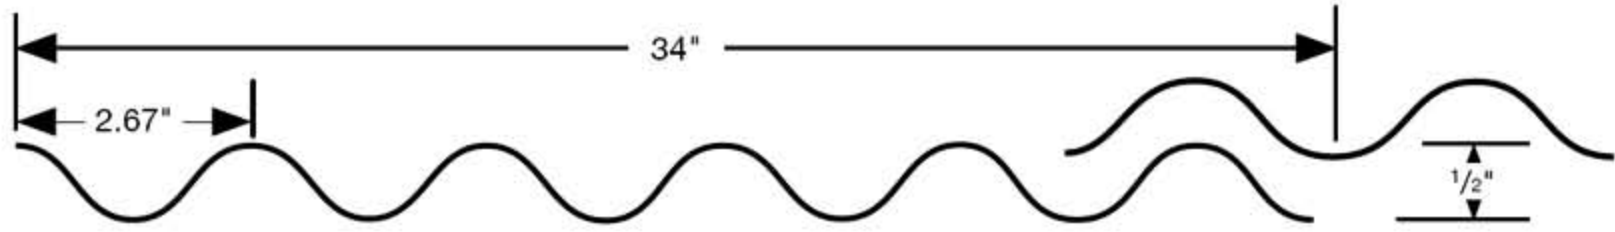

## Corrugated Panel

- ~ Coverage Width = 34"
- ~ Corrugated panel is a through-fastened panel.
- ~ Gauges: 26 (heavier) or 29 (lighter) gauge available
- ~ Coatings: Siliconized Polyester Paint or Acrylic Coated Bare